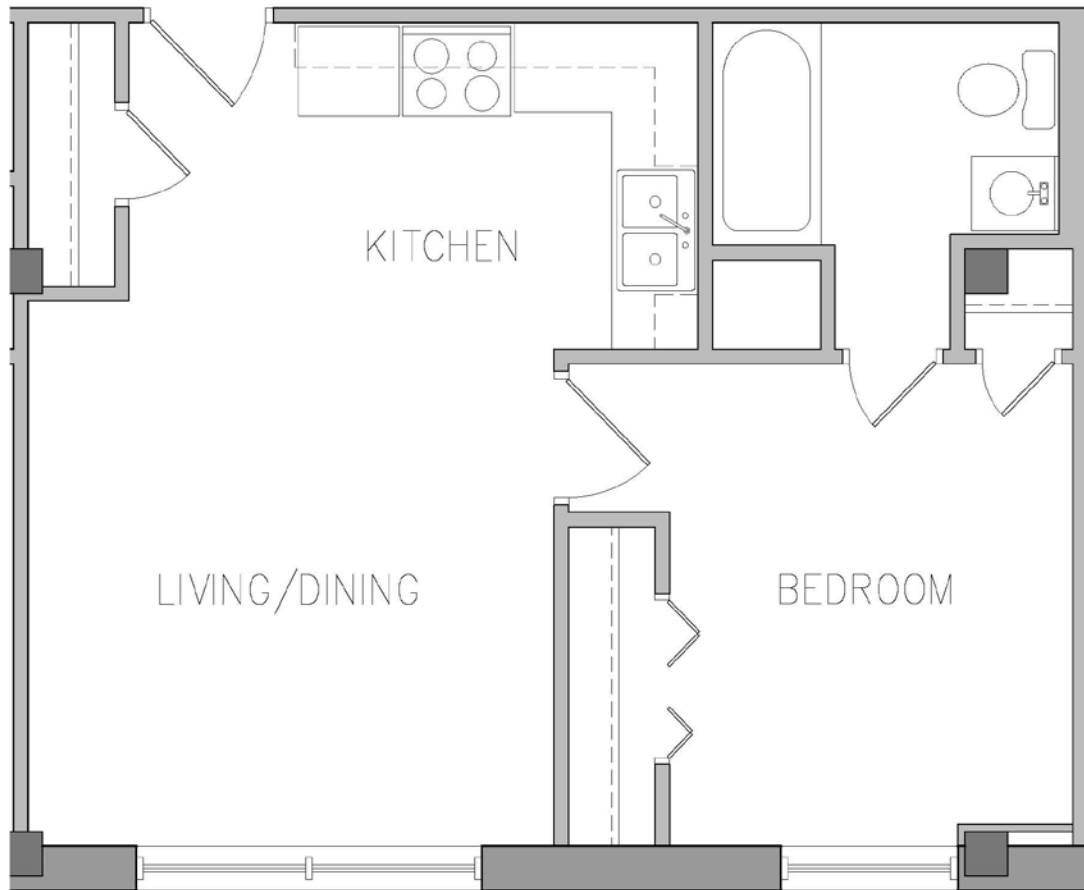

TURNER APARTMENTS

Unit: 103
Floor: 1
Type: 1 x 1

Floor plans are not to scale. There are no guarantees as to size, space and layout as all the images are rendered as artist conception. Due to the historical nature of the Turner building, each apartment is unique.