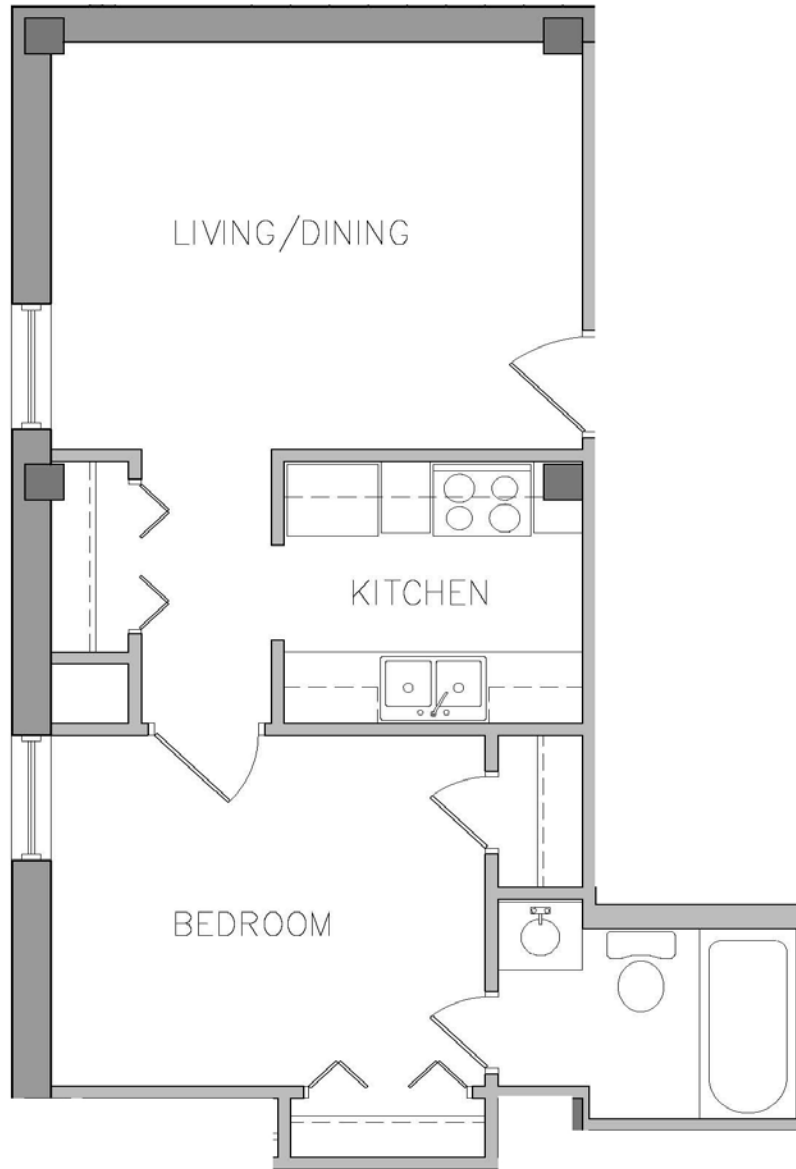

TURNER APARTMENTS

Units: 201, 301, 401, 501

Floors: 2 - 5

Type: 1 x 1

Floor plans are not to scale. There are no guarantees as to size, space and layout as all the images are rendered as artist conception. Due to the historical nature of the Turner building, each apartment is unique.