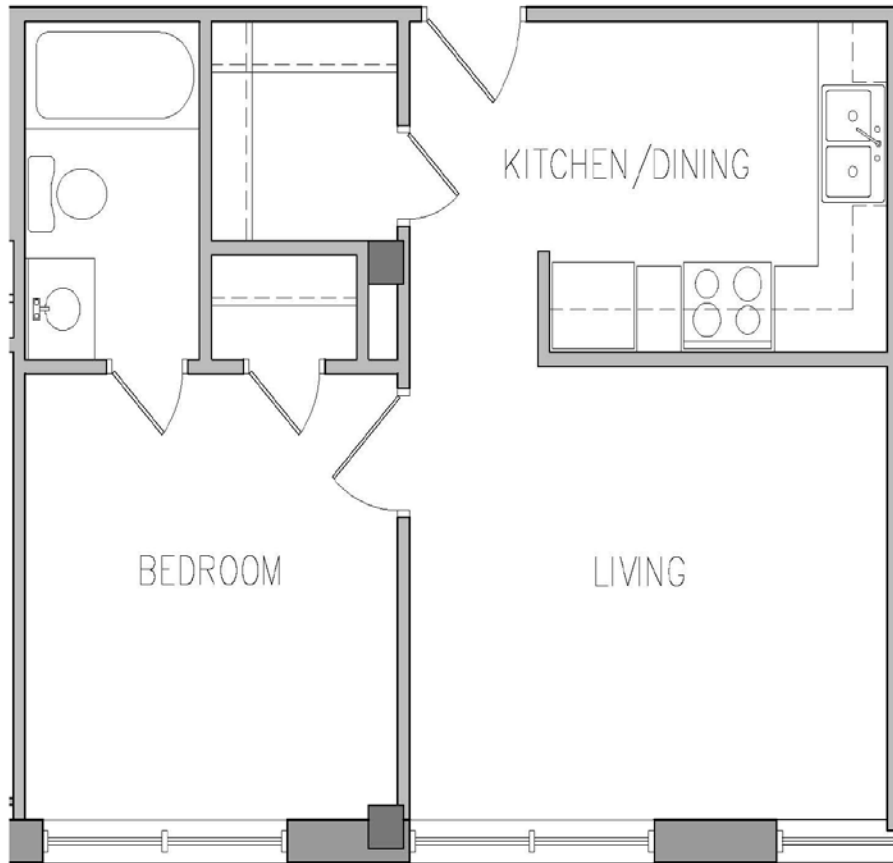

TURNER APARTMENTS

Units: 204, 304, 404, 504

Floors: 2 - 5

Type: 1 x 1

Floor plans are not to scale. There are no guarantees as to size, space and layout as all the images are rendered as artist conception. Due to the historical nature of the Turner building, each apartment is unique.