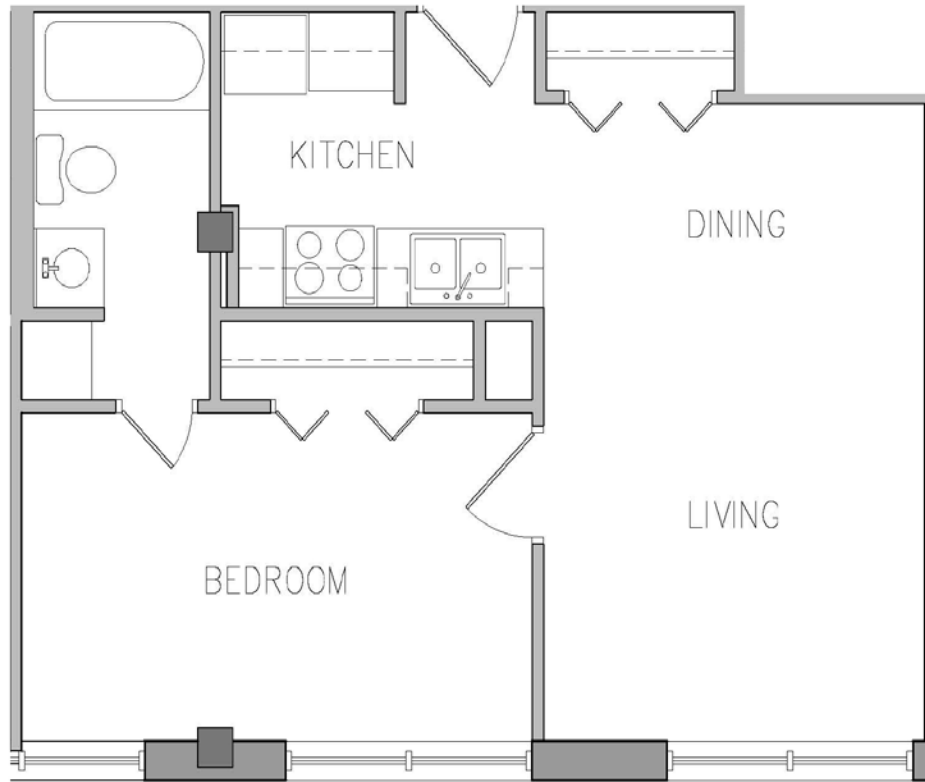

TURNER APARTMENTS

Units: 205, 305, 405, 505

Floors: 2 - 5

Type: 1 x 1

Floor plans are not to scale. There are no guarantees as to size, space and layout as all the images are rendered as artist conception. Due to the historical nature of the Turner building, each apartment is unique.