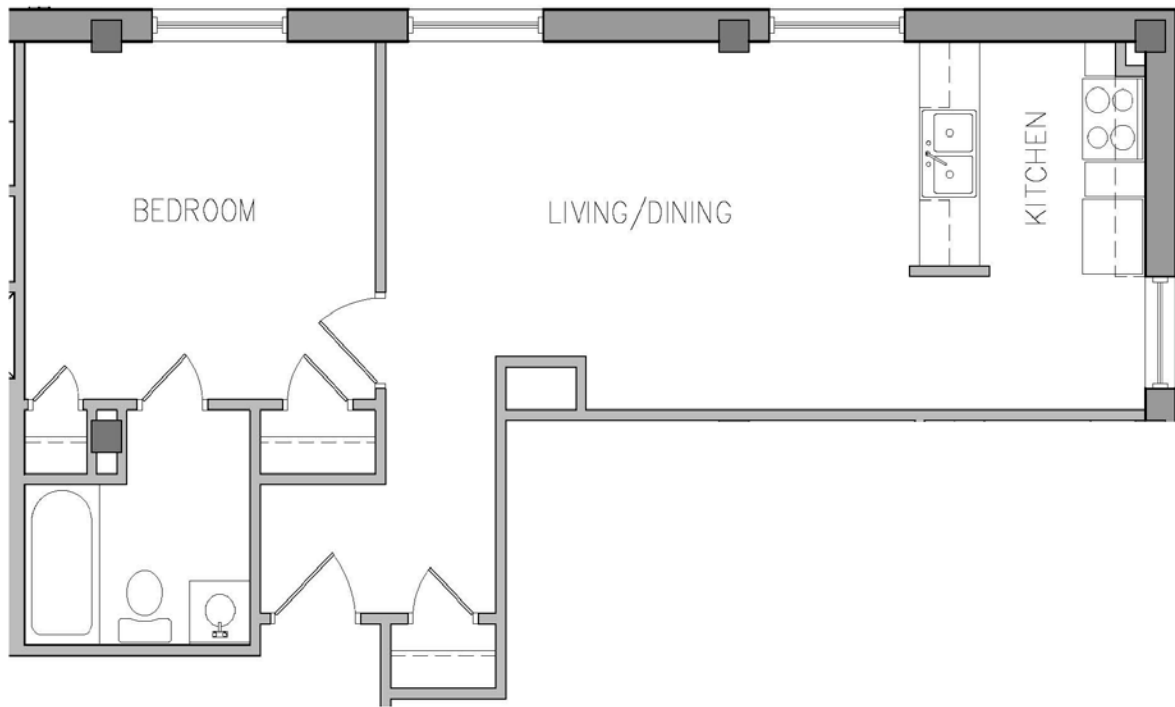

TURNER APARTMENTS

Units: 207, 307, 407, 507

Floors: 2 - 5

Type: 1 x 1

Floor plans are not to scale. There are no guarantees as to size, space and layout as all the images are rendered as artist conception. Due to the historical nature of the Turner building, each apartment is unique.