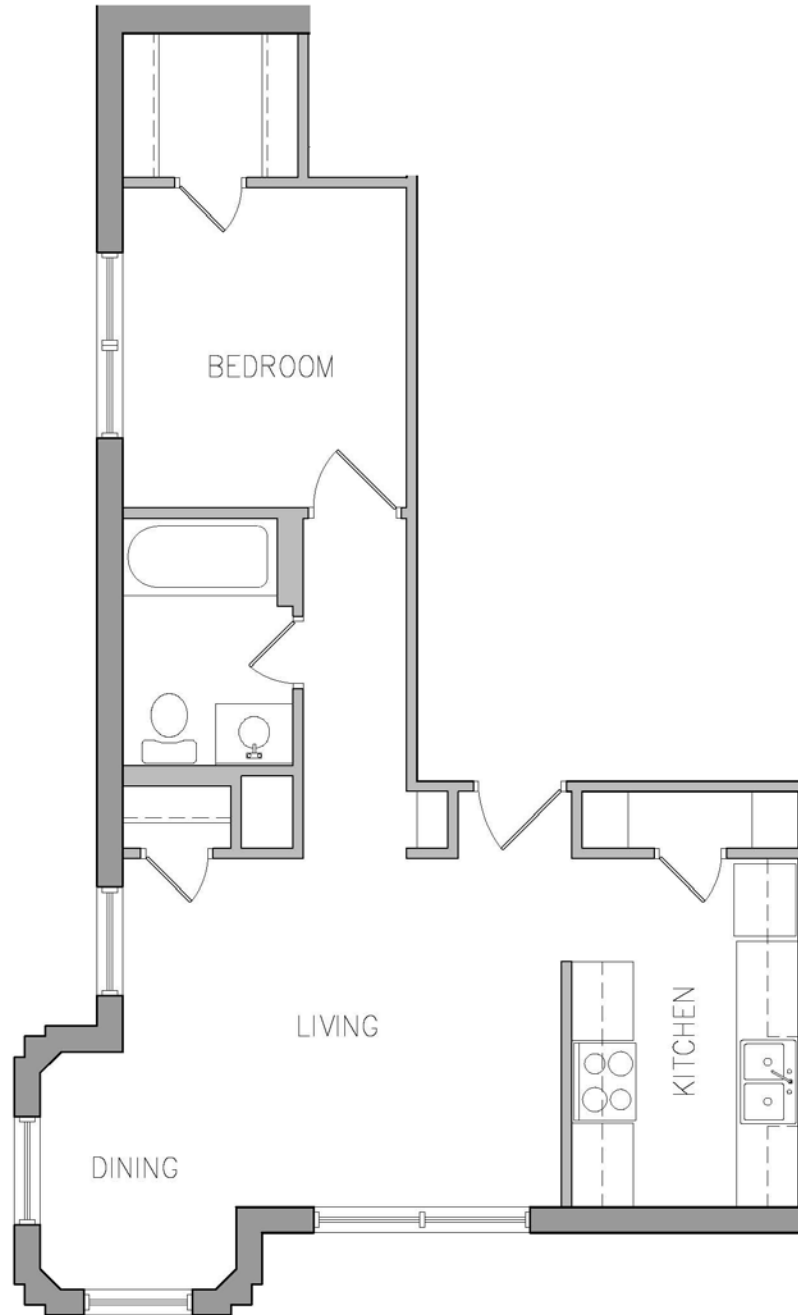

# TURNER APARTMENTS

**Unit: 601**  
**Floor: 6**  
**Type: 1 x 1**

*Floor plans are not to scale. There are no guarantees as to size, space and layout as all the images are rendered as artist conception. Due to the historical nature of the Turner building, each apartment is unique.*