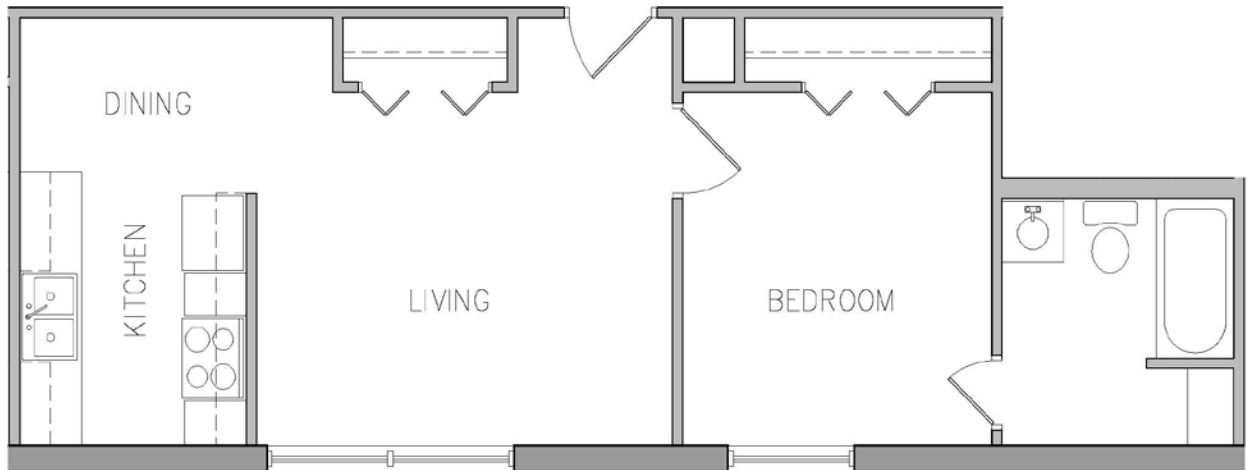

# TURNER APARTMENTS

**Unit: 602**  
**Floor: 6**  
**Type: 1 x 1**

*Floor plans are not to scale. There are no guarantees as to size, space and layout as all the images are rendered as artist conception. Due to the historical nature of the Turner building, each apartment is unique.*