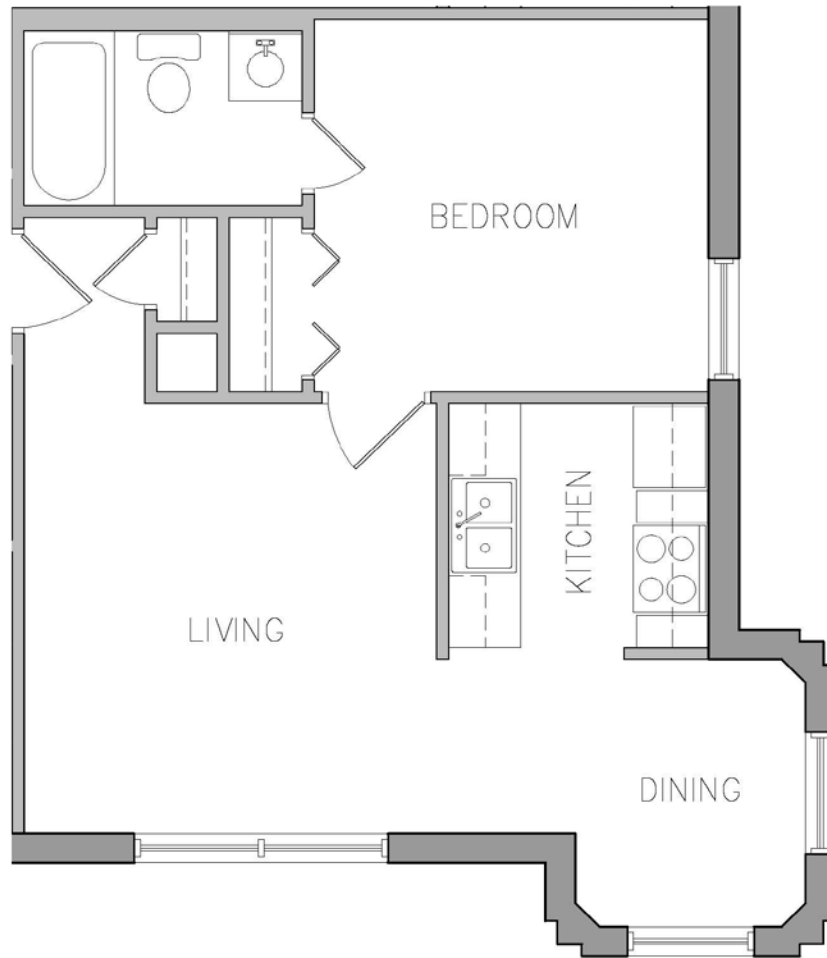

# TURNER APARTMENTS

**Unit: 604**  
**Floor: 6**  
**Type: 1 x 1**

*Floor plans are not to scale. There are no guarantees as to size, space and layout as all the images are rendered as artist conception. Due to the historical nature of the Turner building, each apartment is unique.*