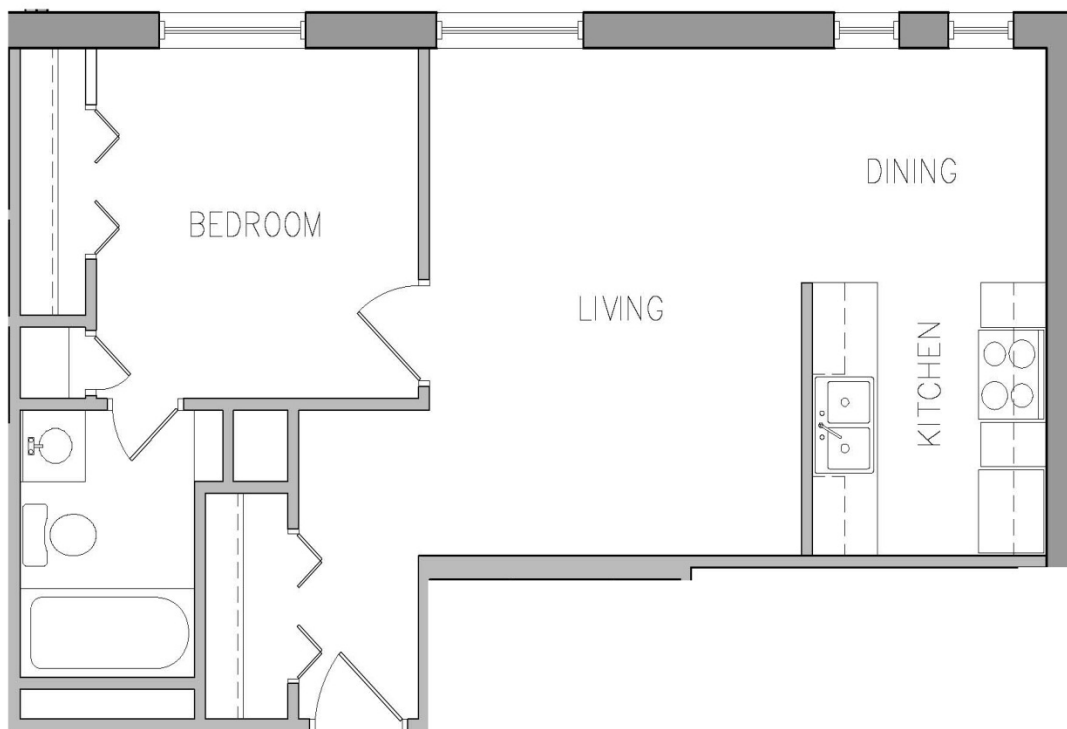

TURNER APARTMENTS

Unit: 605
Floor: 6
Type: 1 x 1

Floor plans are not to scale. There are no guarantees as to size, space and layout as all the images are rendered as artist conception. Due to the historical nature of the Turner building, each apartment is unique.