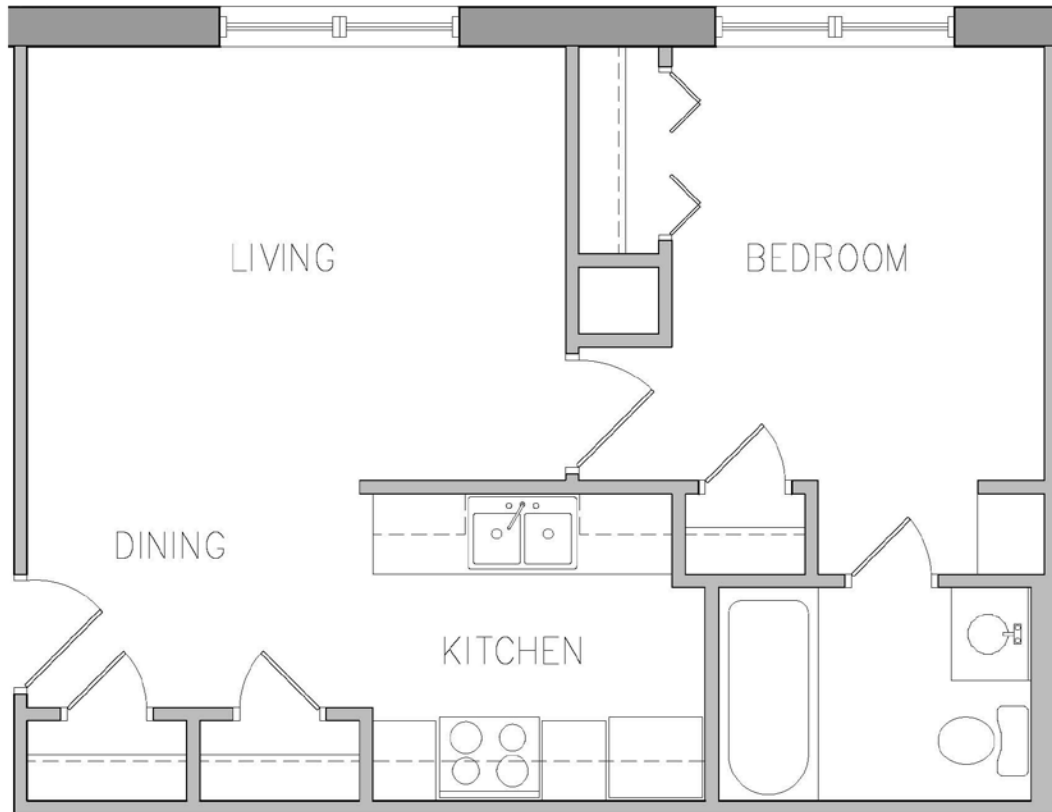

TURNER APARTMENTS

Unit: 607
Floor: 6
Type: 1 x 1

Floor plans are not to scale. There are no guarantees as to size, space and layout as all the images are rendered as artist conception. Due to the historical nature of the Turner building, each apartment is unique.